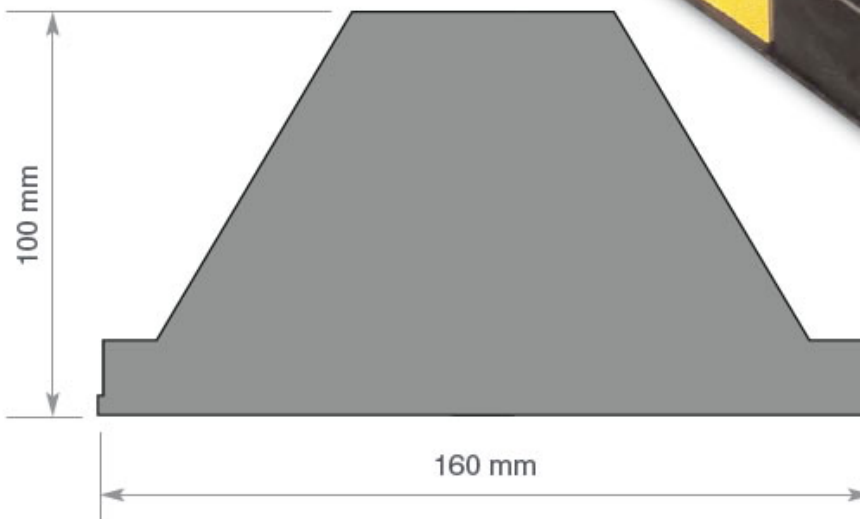

Rubber Wheel Stop DUK-PB-6

Weight: 14 Kg

Size: 165 x 16 x 10 cm

Material: Rubber

Features: Reflective inserts.
3 Holes for screw fixings.

Delta Rubber Limited
Unit 13G Queensway, Stem Lane Industrial Estate, New Milton
Hampshire, BH25 5NN